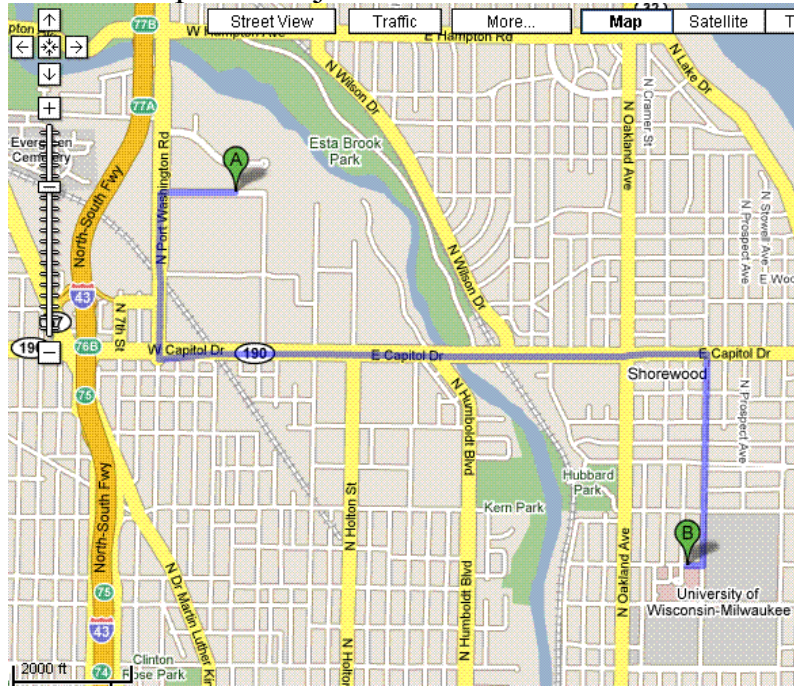

Parking at the Ortho Lots will no longer be available starting 9/29/2008!

Students & Staff currently using the ORTHO Lot will now use the River Woods Outpatient Center, located at 375 West River Woods Parkway in Glendale, WI. Please see the following maps and adjusted shuttle schedules.

Overview of Route between CCON & Parking Areas

Map showing Old and. New parking areas.

EFFECTIVE 9-29-08: RIVERWOODS / OFFICE CENTER / INTERCAMPUS SHUTTLE RUNS

DEPARTS RIVERWOODS TO COLUMBIA

530AM	540AM	550AM	600AM	610AM	6:30AM	620AM	630AM	640AM	650AM	700AM	710AM	720AM
730AM	740AM	750AM	800AM	810AM	820AM	830AM	840AM	850AM	900AM	930AM	1000AM	

After 4:38 pm, contact Security at 414-961-3333 to arrange for a shuttle pick-up.

DEPARTS COLUMBIA TO RIVERWOODS (ALLOW 12 TO 15 MINUTES TRANSIT TIME).

1030AM	1100AM	1130AM	1200PM	1230PM	100PM	135PM	145PM	155PM	205PM	215PM	225PM	235PM
245PM	255PM	305PM	315PM	325PM	335PM	345PM	355PM	405PM	415PM	425PM	435PM	445PM
455PM	505PM	515PM	525PM	535PM	1:55PM	605PM	640PM					

DEPARTS ST MARYS TO COLUMBIA (DEPARTS EVERY 10 MINUTES)

530AM	540AM	550AM	600AM	610AM	620AM	630AM	640AM	650AM	700AM	710AM	720AM	730AM
740AM	750AM	800AM	810AM	820AM	830AM	840AM	850AM	900AM	910AM	920AM	930AM	940AM
950AM	1000AM	1010AM	1020AM	1030AM	1040AM	1050AM	1100AM	1110AM	1120AM	1130AM	1140AM	1150AM
1200PM	1210PM	1220PM	1230PM	1240PM	8:50AM	1250PM	100PM	110PM	120PM	130PM	140PM	150PM
200PM	210PM	220PM	230PM	240PM	250PM	1:30PM	300PM	310PM	320PM	330PM	340PM	350PM
400PM	410PM	420PM	430PM	440PM	450PM	500PM	3:40PM	510PM	520PM	530PM	540PM	550PM
600PM	610PM	620PM	210PM	220PM	230PM	240PM	250PM	1:30PM	300PM	310PM	320PM	330PM
340PM	350PM	400PM	410PM	420PM	430PM	440PM	450PM	500PM	3:40PM	510PM	520PM	530PM
540PM	550PM	600PM	610PM	620PM	630PM							